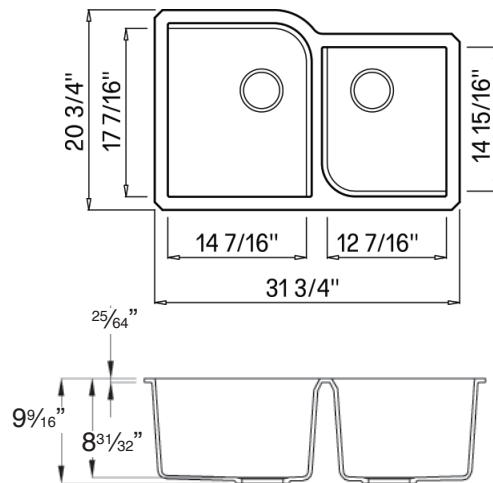

**Specified Model**

Model	<b>RUDO3120</b>
Overall Dimensions	L31 <sup>3</sup> / <sub>4</sub> " x W20 <sup>3</sup> / <sub>4</sub> " x D9 <sup>1</sup> / <sub>2</sub> "
Left Bowl Dimensions	L14 <sup>7</sup> / <sub>16</sub> " x W17 <sup>7</sup> / <sub>16</sub> " x D8 <sup>3</sup> / <sub>32</sub> "
Right Bowl Dimensions	L12 <sup>7</sup> / <sub>16</sub> " x W14 <sup>15</sup> / <sub>16</sub> " x D8 <sup>3</sup> / <sub>32</sub> "
Faucet Holes	0
Shipping Weight	48 lbs.
Material	silQ®granite
Installation	under counter mounted
Required	2 basket strainers not supplied